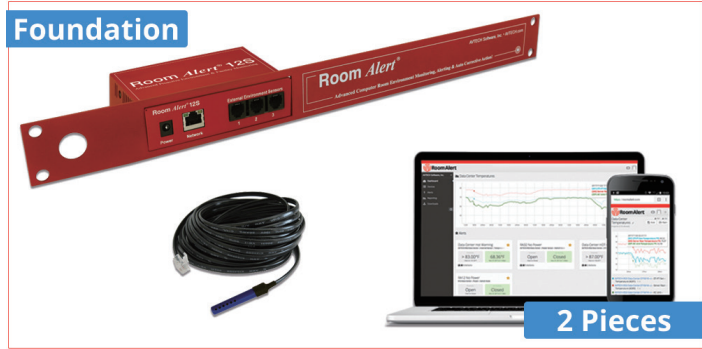

Room Alert 12SR Packages

The Room Alert 12SR is available in four different package configurations to help you get the most out of your proactive environment monitoring. Each package is designed to maximize monitoring capabilities based on the type and size of your facility, and will help you monitor the most critical factors that could cause downtime and damage to your organization. Save money and maximize your investment with Room Alert bundle packages!

Products Included	Responder	Guardian	Essentials	Foundation
Room Alert 12SR	1	1	1	1
Digital Temp/Humidity Sensor (25')	1	1	1	1
Digital Temp & Air Flow Sensor	1	1	1	
Flood Sensor w/8' Cable			1	
Flood Sensor w/24' Cable	1	1		
Digital Active Power (10')	1	1	1	
Room Entry Sensor	2	1	1	
MUPS Sensor	1			
Light Tower & LTA	1	1		
Flood Protect & Control Kit (Small)	2	1		
iBoot-IO	1			
Total Items Included	12	8	6	2
Savings Over List Price	22%	19%	16%	9%

Visit AVTECH.com for full details on Room Alert bundles and package savings today!