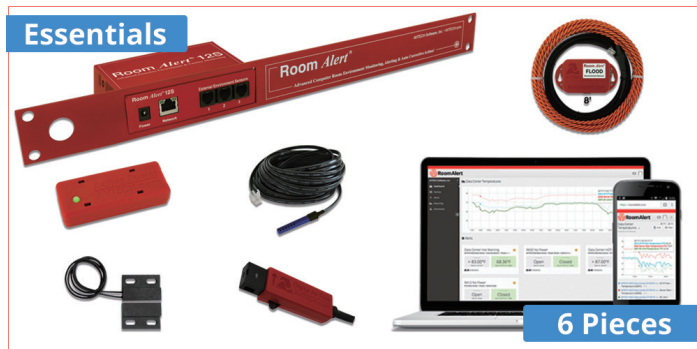

Room Alert 12SR Packages

The Room Alert 12SR is available in four different package configurations to help you get the most out of your proactive environment monitoring. Each package is designed to maximize monitoring capabilities based on the type and size of your facility, and will help you monitor the most critical factors that could cause downtime and damage to your organization. Save money and maximize your investment with Room Alert bundle packages!

Products Included	Responder	Guardian	Essentials	Foundation
Room Alert 12SR	1	1	1	1
Digital Temp/Humidity Sensor (25')	1	1	1	1
Digital Temp & Air Flow Sensor	1	1	1	
Flood Sensor w/8' Cable			1	
Flood Sensor w/24' Cable	1	1		
Digital Active Power (10')	1	1	1	
Room Entry Sensor	2	1	1	
MUPS Sensor	1			
Light Tower & LTA	1	1		
Flood Protect & Control Kit (Small)	2	1		
iBoot-IO	1			
Total Items Included	12	8	6	2
Savings Over List Price	22%	19%	16%	9%

Visit AVTECH.com for full details on Room Alert bundles and package savings today!